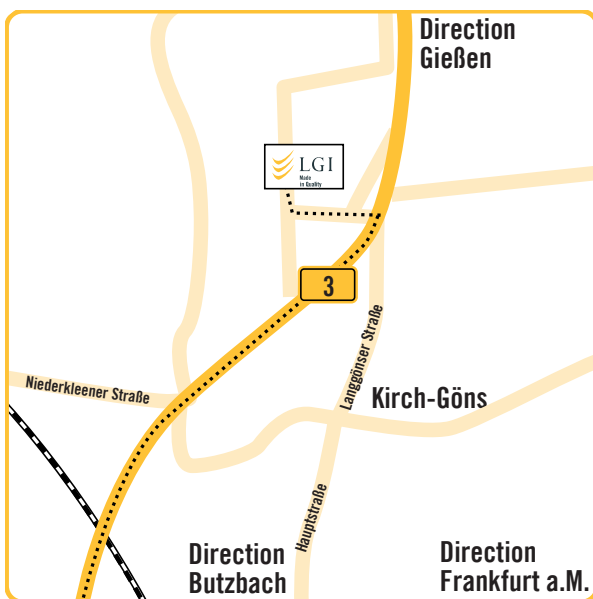

## YOUR WAY TO – BUTZBACH

**Address:** Am Magnapark (former Ayers-Kaserne)

**Phone:** +49 (0) 6441 8707 100

### FROM FRANKFURT AM MAIN

- Follow the motorway A45 in the direction of Dortmund
- Take the exit "Gießener Südkreuz" in the direction of Butzbach
- Follow the road B3
- Take the exit "Magna-Park"
- Turn right at the next junction in the direction of "Magna-Park"
- After approx 800m you can see the LGI logistics centre on the right

### FROM DORTMUND

- Follow the motorway A45 in the direction of Frankfurt am Main
- Take the exit "Gießener Südkreuz" in the direction of Butzbach
- Follow the road B3
- Take the exit "Magna-Park"
- Turn right at the next junction in the direction of "Magna-Park"
- After approx 800m you can see the LGI logistics centre on the right