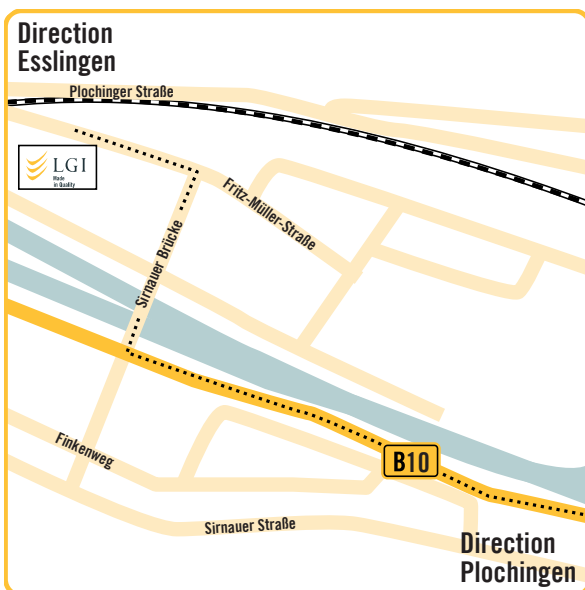

YOUR WAY TO – ESSLINGEN

Address: Fritz-Müller-Strasse 116

Phone: +49 (0) 711 4598 4130

FROM SINGEN

- Follow the motorway A81
- At Exit 20 – motorway interchange Stuttgart, change to A81 in the direction of Karlsruhe/Heilbronn/Munich
- Keep to the right at the junction and follow the signs to A8/Munich, then take A8
- At Exit 55-Wendlingen filter into B313 in the direction of Plochingen/Köngen/Göppingen
- At the B10 exit drive in the direction of Esslingen/Plochingen/Stuttgart
- Take the exit Esslingen a.N-Zell/Esslingen a.N.-Sirnau
- Turn right at Dieter-Roser-Brücke
- Go on to Sirnauer Brücke
- Turn left into Fritz-Müller-Straße
- Follow the street approx for 100m
- Fritz-Müller-Strasse 116 – You can now see the LGI building on the left

FROM MUNICH, ULM, KARLSRUHE

- Follow the motorway A8 in the direction of Stuttgart
- At Exit 55-Wendlingen filter into B313 in the direction of Plochingen/Köngen/Göppingen
- At the B10 exit drive in the direction of Esslingen/Plochingen/Stuttgart
- Take the exit Esslingen a.N-Zell/Esslingen a.N.-Sirnau
- Turn right at Dieter-Roser-Brücke
- Go on to Sirnauer Brücke
- Turn left into Fritz-Müller-Straße
- Follow the street approx for 100m
- Fritz-Müller-Strasse 116 – You can now see the LGI building on the left