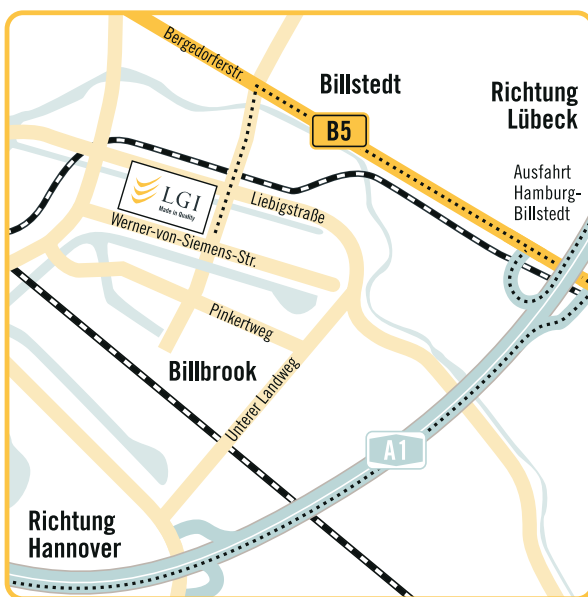

## YOUR WAY TO – HAMBURG BILLBROOK

**Address:** Werner-Siemens-Straße 39

**Phone:** +49 (0)40 819 735 26

### FROM HANNOVER

- Follow the motorway A1
- Take the exit "Hamburg Billstedt" and turn left in the direction of the Centre (B5)
- Take the first exit "Hamburg-Billbrook"
- At the traffic lights, turn left
- Turn right at the fourth junction
- After approx. 300 metres you can see the building of LGI on the right

### FROM LÜBECK

- Follow the motorway A1
- Take the exit "Hamburg Billstedt" and turn left in the direction of the Centre (B5)
- Take the first exit "Hamburg-Billbrook"
- At the traffic lights, turn left
- Turn right at the fourth junction
- After approx. 300 metres you can see the building of LGI on the right