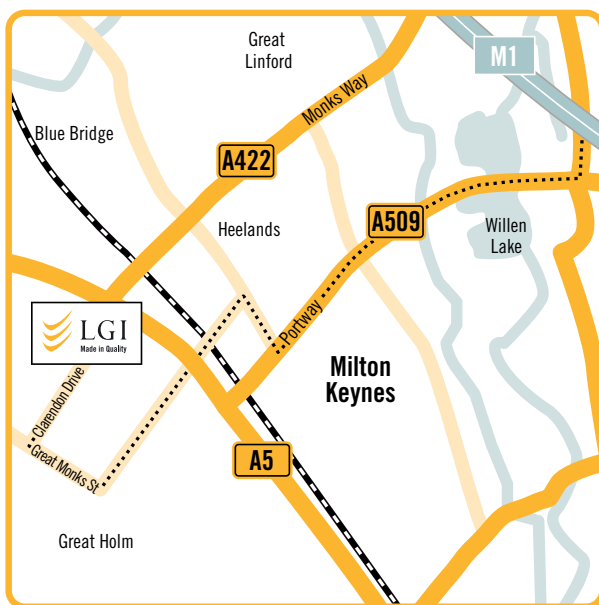

YOUR WAY TO – MILTON KEYNES, UNITED KINGDOM

Address: 4 Clarendon Drive
Wymbush, Milton Keynes
MK8 8DA

Phone: +44 1908 635 024

FROM LONDON

- M1 motorway northbound to junction 14 / Milton Keynes
- At the roundabout take the first exit
- Follow the signs A509 (Portway H5) towards central Milton Keynes
- Go through 8 roundabouts
- At the 9th roundabout take the 3rd exit onto Grafton St (V6)
- At the next roundabout take the 1st exit onto Dansteed Way (H4)
- At the next roundabout take the 2nd exit onto Great Monks St
- Turn right onto Clarendon Drive

FROM BIRMINGHAM

- M6 motorway direction London M1 to junction 14 / Milton Keynes
- At the roundabout take the first exit
- Follow the signs A509 (Portway H5) towards central Milton Keynes
- Go through 8 roundabouts
- At the 9th roundabout take the 3rd exit onto Grafton St (V6)
- At the next roundabout take the 1st exit onto Dansteed Way (H4)
- At the next roundabout take the 2nd exit onto Great Monks St
- Turn right onto Clarendon Drive

LGI Logistics Group International GmbH c/o LGI Logistics Group International UK Ltd.

Location Milton Keynes 4 Clarendon Drive Wymbush, Milton Keynes MK8 8DA United Kingdom
Phone. +44 1908 635 024 Fax. +44 1908 569 373 Mail. info@lgi.de Web. www.lgi.de