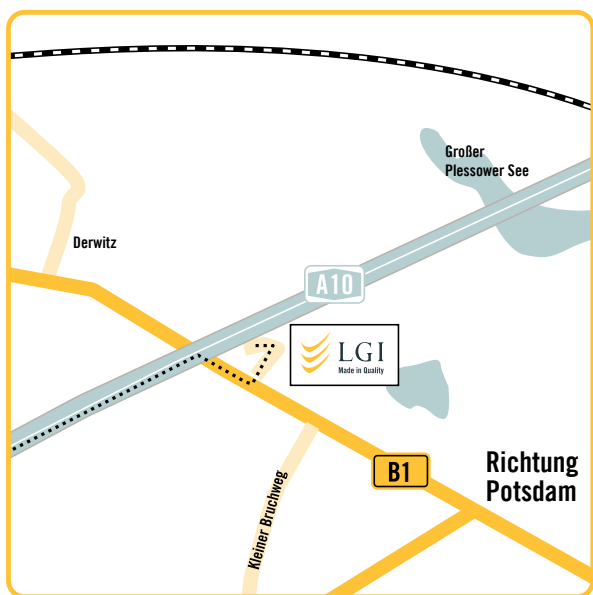

YOUR WAY TO – POTSDAM (WERDER)

Address: Suburb Ploetzin, Am Magna Park 4

Phone: +49 (0) 33 275 74 49 120

FROM BERLIN

- Follow the motorway A100 till exit 10 Funkturm and follow A115/E51 direction Magdeburg / Leipzig / Potsdam
- Exit 9 Dreieck Nuthetal and follow A10 direction Hannover / Magdeburg / Leipzig
- Exit 19 Potsdam and follow A10 direction Hannover / Magdeburg / Hamburg
- Exit 21 Dreieck Werder and follow A10 direction Prenzlau / Hamburg / Rostock
- Exit 22 Groß Kreuz
- Turn left into B1
- Turn left into Magna Gazeley Park after 500m
- LGI is located in Building 4

FROM RICHTUNG HANNOVER / MAGDEBURG

- Follow the motorway A2 till exit 81
- Follow A10 direction Stettin / Potsdam / Hamburg
- Exit 22 Groß Kreuz
- Turn left into B1 Brandenburger Chaussee
- Turn left into Magna Gazeley Park after 300m
- LGI is located in Building 4