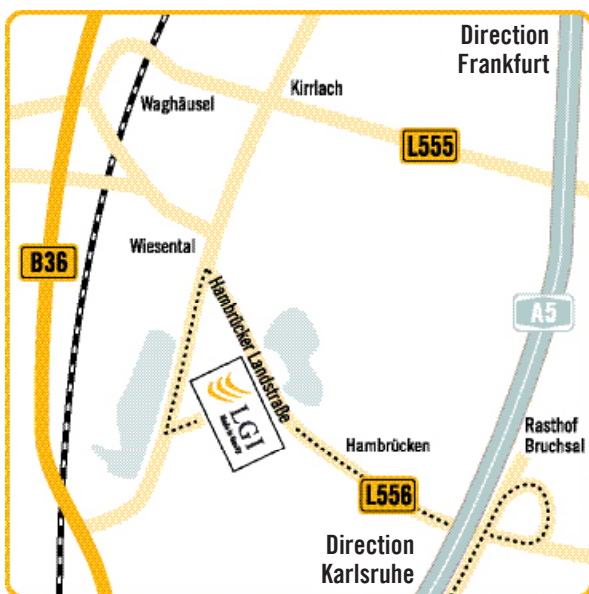

## YOUR WAY TO – WAGHÄUSEL

**Address:** Hambrücker Landstraße 8

**Phone:** +49 (0)7254 9580 310

### FROM KARLSRUHE, BASEL, STUTTGART, MUNICH

- Follow the motorway A5 in the direction of Frankfurt
- Exit at the motorway service area Bruchsal (approx. 2km after the exit Bruchsal)
- On the turn off lane turn right
- At the junction turn right in the direction of Hambrücken
- Pass Hambrücken and at the roundabout go straight ahead in the direction of Waghäusel
- After approx. 3 km, you find a shopping centre (Globus) and a furniture market (Roller) on your left
- You find LGI in the next building
- Go straight ahead and turn left at the traffic light
- Leave the roundabout in the direction of “Anlieferung Möbelhaus”
- You can see the LGI building

### FROM FRANKFURT

- Follow the motorway A5 in the direction of Karlsruhe/Basel
- Take the exit "Kronau/Waghäusel" and go ahead in the direction of Kirrlach
- At the roundabout take the third exit in the direction of Wiesental / Waghäusel and go on in the direction of Kirrlach
- At the next roundabout take the third exit
- At the first traffic lights in Wiesental turn left
- At the second traffic lights go straight ahead
- At the roundabout take the third exit in the direction of “Anlieferung Möbelhaus”